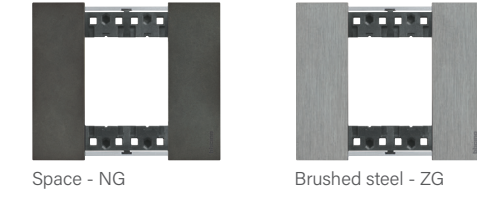

Control device finishes

1. Choose the colour of the control devices of your system from the 6 available finishes.

COVERS

NEW METALLIC COLOURS

Champagne - Steel - Bronze

CLASSIC SATIN COLOURS

White - Sand - Black

Cover plate finishes

2. Match your preferred cover plate to create either a monochrome solution, or contrast using different colours and materials.

ZAMAK COVER PLATES FOR MONOCHROMATISM - *New Collection*

TECHNO-POLYMER COVER PLATES FOR MONOCHROMATISM

TECHNO-POLYMER COVER PLATES

ZAMAK COVER PLATES

WOOD COVER PLATES

Type of installation

3. Choose whether to install them protruding from the wall surface or flush-to-wall, and define the number of modules for each control device.