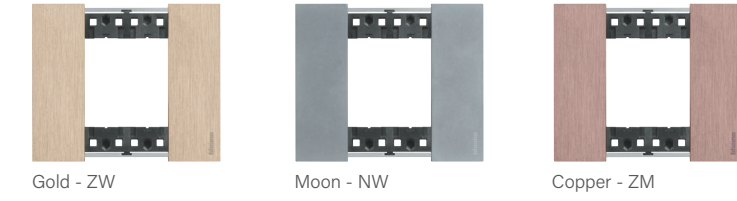

Control device finishes

1. Choose the colour of the control devices of your system from the 6 available finishes.

COVERS

NEW METALLIC COLOURS

Champagne - Steel - Bronze

CLASSIC SATIN COLOURS

White - Sand - Black

Cover plate finishes

2. Match your preferred cover plate to create either a monochrome solution, or contrast using different colours and materials.

ZAMAK COVER PLATES FOR MONOCHROMATISM - *New Collection*

TECHNO-POLYMER COVER PLATES FOR MONOCHROMATISM

TECHNO-POLYMER COVER PLATES

ZAMAK COVER PLATES

WOOD COVER PLATES

Type of installation

3. Choose whether to install them protruding from the wall surface or flush-to-wall, and define the number of modules for each control device.