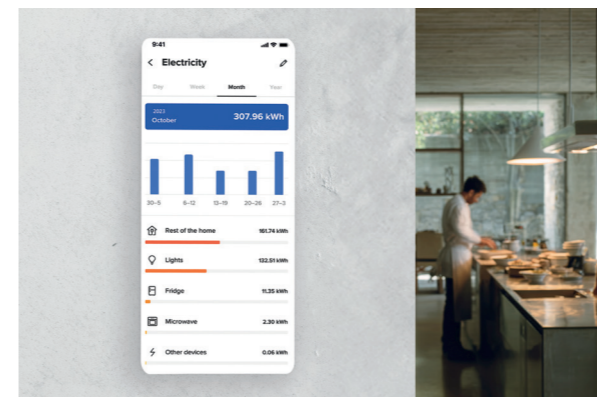

With the Home + Control app, you can manage your home at any time: lights, shutters, scenarios and consumptions are always at your fingertips, wherever you are.

Control your home with your voice

Speak and your system will answer. You can control all functions from a smartphone, with the innovative built-in Alexa voice control, or your preferred voice assistant: Siri, Alexa or Google.

Sensors for comfort, energy saving and safety

Energy Saving

Smart devices monitor the space and activate automatic scenarios that improve safety, comfort and efficiency. With the Home + Control app, you can view the status of your home in real time and manage consumptions more consciously.

Smart sensors monitor temperature, humidity, brightness, openings and water leaks, triggering fully customisable automatic scenarios via the Home + Control app.

Monitoring of consumptions

With the Home + Control app, HOMETOUCH and the Classe 300 EOS internal unit's home automation menu, you can view consumptions in detail, analyse energy trends and refine daily habits, improving the efficiency of the entire building.