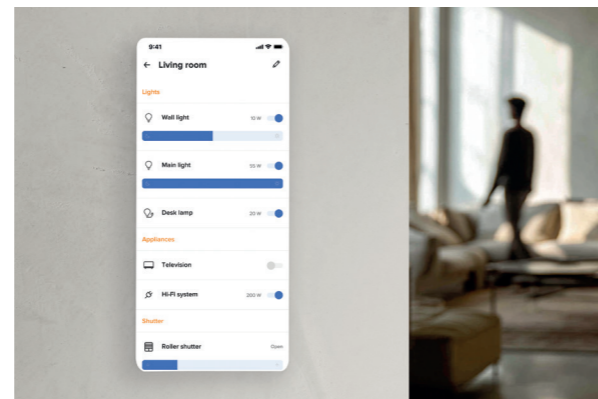

Curtains and Shutters

Movement becomes intuitive. You can manage blinds and shutters using the physical control device, voice commands or the Home + Control app, choosing the simplest and most immediate option each time.

Temperature

The climate inside the home becomes a matter of everyday precision: set, monitor and adjust the temperature in every room, creating consistent and fully personalised comfort.

Scenarios

The home responds naturally: a single gesture is enough to control lights, shutters and settings, creating spaces that follow your rhythm and enhance every moment.

Home control, everywhere

Multifunctional controls, touchscreen interfaces, a dedicated app and voice control work together to provide a smooth and intuitive smart experience. Each function is designed to simplify everyday gestures and make your home even more in tune with your lifestyle.

With the Home + Control app, you can manage your home at any time: lights, shutters, scenarios and consumptions are always at your fingertips, wherever you are.

Control your home with your voice

Speak and your system will answer. You can control all functions from a smartphone, with the innovative built-in Alexa voice control, or your preferred voice assistant: Siri, Alexa or Google.