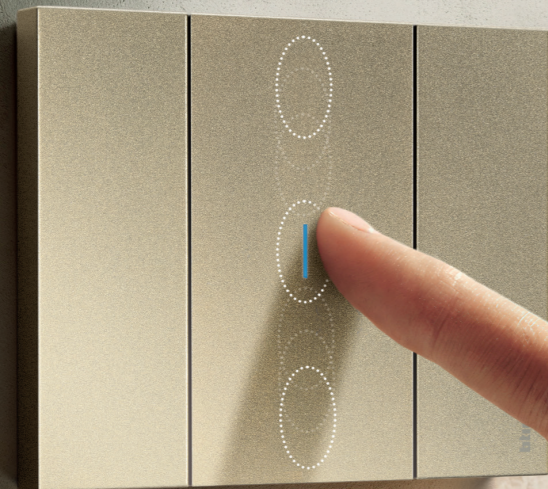

The continuous, uninterrupted surface creates a monolithic effect: a single element that integrates cover plate and control devices into one.

Full touch

A wide, continuous control device: just press any point on the surface. The key always returns to its position and remains perfectly aligned, always ensuring a neat wall at all times. It is also customisable: icons, lights and colours, according to the preference of the user.

Floating frame

The floating, integrated in the cover plate, naturally adapts to any imperfections in the wall, ensuring a consistently flawless finish. Even in the presence of slight unevenness, the result remains harmonious and precise, enhanced by an elegant "floating" effect on the wall.

With InWALL, technology becomes discreet: the control device blends into the wall and leaves room for the style of the home. No protrusions, no unnecessary interruptions: just an essential and precise detail, in harmony with its surroundings.