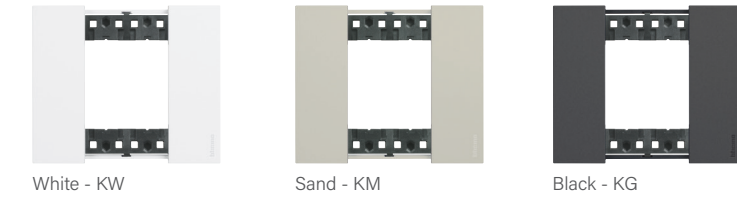

TECHNO-POLYMER COVER PLATES FOR MONOCHROMATISM