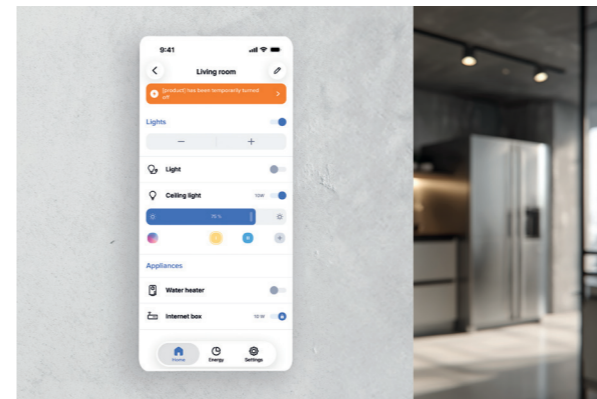

Active load control

Keep track of the status of energy-consuming devices: receive alerts in case of disconnection, avoid blackouts and restore loads with a simple command.

Energy Saving

Smart devices monitor the space and activate automatic scenarios that improve safety, comfort and efficiency. With the Home + Control app, you can view the status of your home in real time and manage consumptions more consciously.