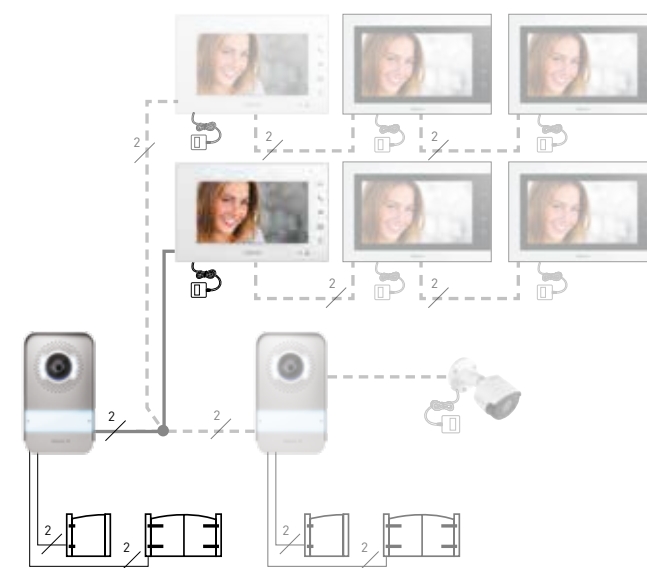

## HIGH FLEXIBILITY IN INSTALLATION

 PLUG-IN power supply  
(1 power supply for each monitor)

 **ONE-FAMILY HOUSE**

 **TWO-FAMILY HOUSE**

**Important note:** hire a certified professional for installation.

 DIN power supply  
(1 power supply for the entire system)

 **ONE-FAMILY HOUSE**

 **TWO-FAMILY HOUSE**

## WHAT DO YOU NEED?

MANAGE **ONE ENTRANCE**

**INSTALL 1 VIDEOKIT**  
Add and mix up to 2 additional video internal units

MANAGE **ONE ENTRANCE + ONE CAMERA**

**INSTALL 1 VIDEOKIT + 1 ADDITIONAL CAMERA**  
Add and mix up to 2 additional video internal units

MANAGE **TWO ENTRANCES**

**INSTALL 1 VIDEOKIT + 1 ADDITIONAL ENTRANCE PANEL**  
Add and mix up to 2 additional video internal units

MANAGE **A TWO FAMILY HOUSE**

**INSTALL 1 VIDEOKIT + 1 ADDITIONAL VIDEO INTERNAL UNIT**  
Add and mix up to 2 additional video internal units