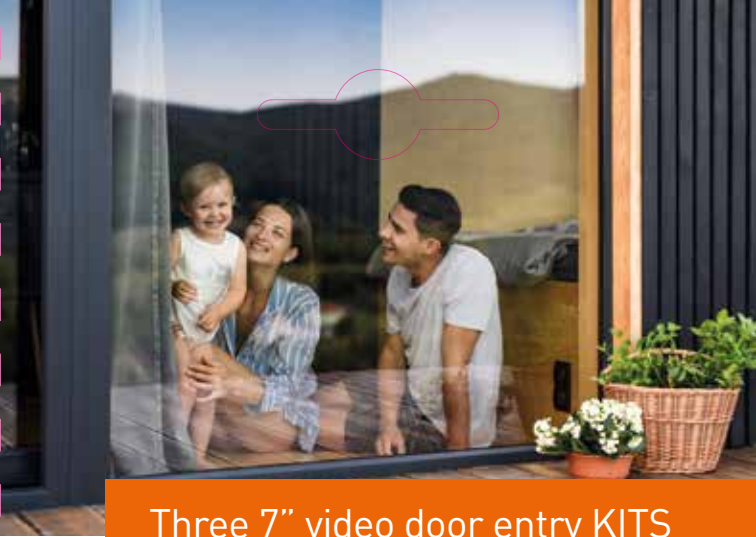

Three 7" video door entry KITS designed for your security.

**EASYKIT**  
2-WIRES KITS WITH 7" VIDEO INTERNAL UNIT FOR ONE-TWO FAMILY SOLUTIONS