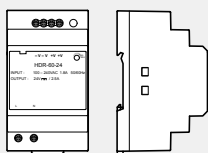

DIN POWER SUPPLY (included)

EASYKIT Wifi with Netatmo

EASYKIT PLUS

EASYKIT ESSENTIAL

BT-310914
7" inch white finish screen
Wifi with Netatmo KIT

BT-318914
7" inch black finish screen
Plus KIT

BT-317914
7" inch white finish screen
Essential kit

BT-335254
7" inch white finish **additional Wifi with Netatmo Internal unit**

BT-334254
7" inch black finish **additional Plus Internal unit**

BT-333254
7" inch white finish **additional Essential Internal unit**

Video colour entrance panel

BT-331860
(Additional colour entrance panel with rainshield)

Additional External camera

BT-391441 (European standard PLUG Colour external camera)

Spare part Power supply

BT-SP102 (2-DIN Spare part power supply)

NOTE: internal units are all compatible. As additional internal unit you can use any of the range.