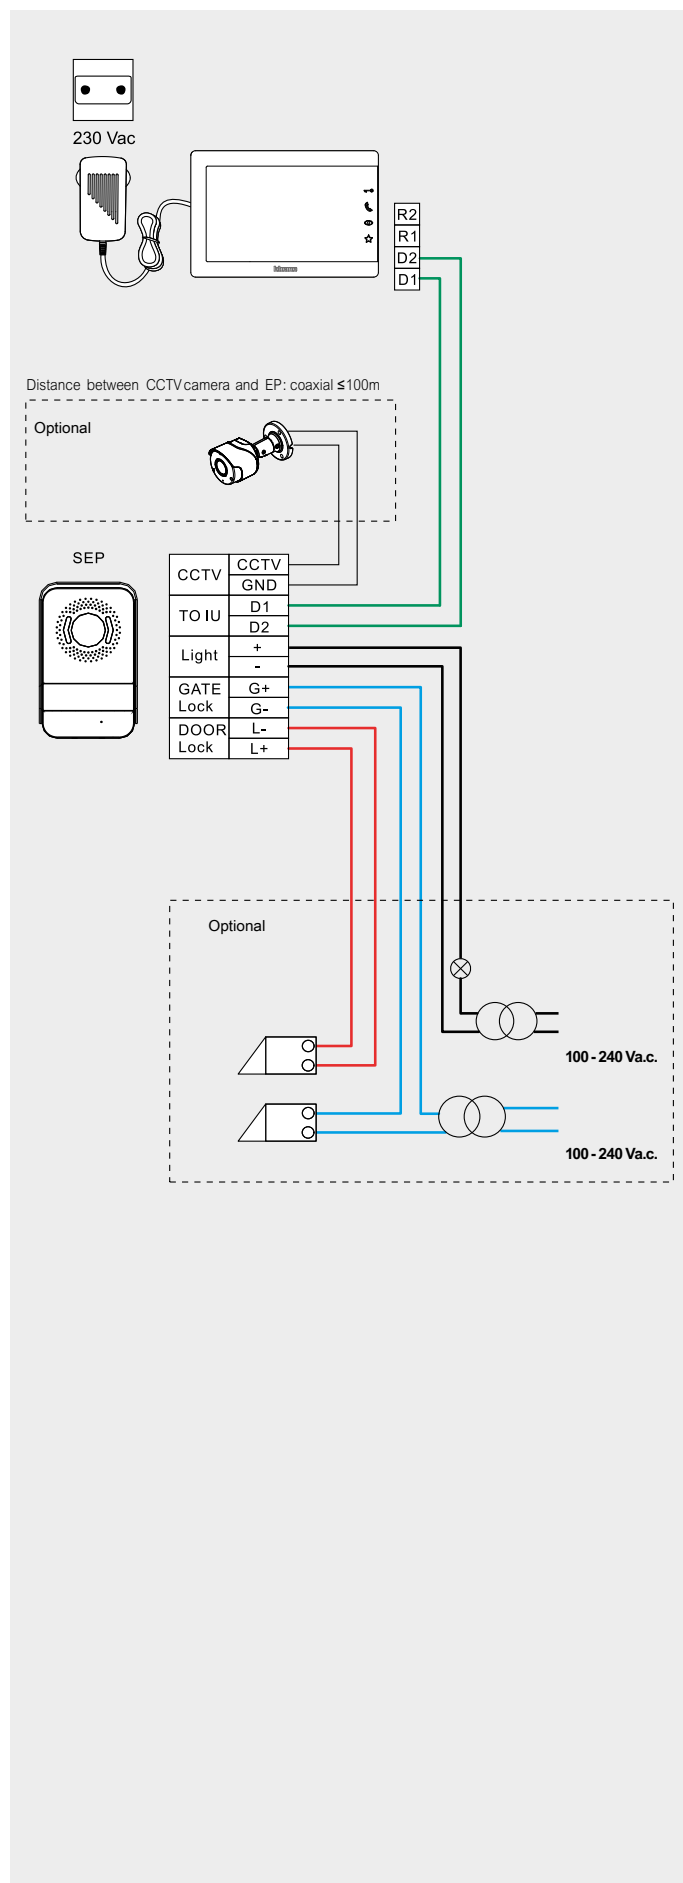

EASYKIT

WITH DIN POWER SUPPLY

2 WIRES

7" WHITE FINISH EASYKIT Wifi with Netatmo WITH DIN POWER SUPPLY

One family two wires colour **EASYKIT Wifi with Netatmo** connected video kit with 2-DIN modules power supply and wall mounted entrance panel that can be easily adapted for two family houses.
An external CCTV colour camera can be directly connected to the entrance panel. Wifi connected handsfree 7" screen internal unit white finish.
The system can be expanded up to 3 traditional handsfree internal units.
Thanks to the Wifi connection, you can associate the video internal unit to the HOME + SECURITY App (available for Android and iOS). You can manage by the App the main video internal unit functions (receiving calls, opening the door lock, view the cameras). Through the same App, it is also possible to manage the products of the Netatmo security range (outdoor and indoor cameras, door and window sensors, indoor siren and smoke detector).
This allows you to quickly and easily create a Smart security system.