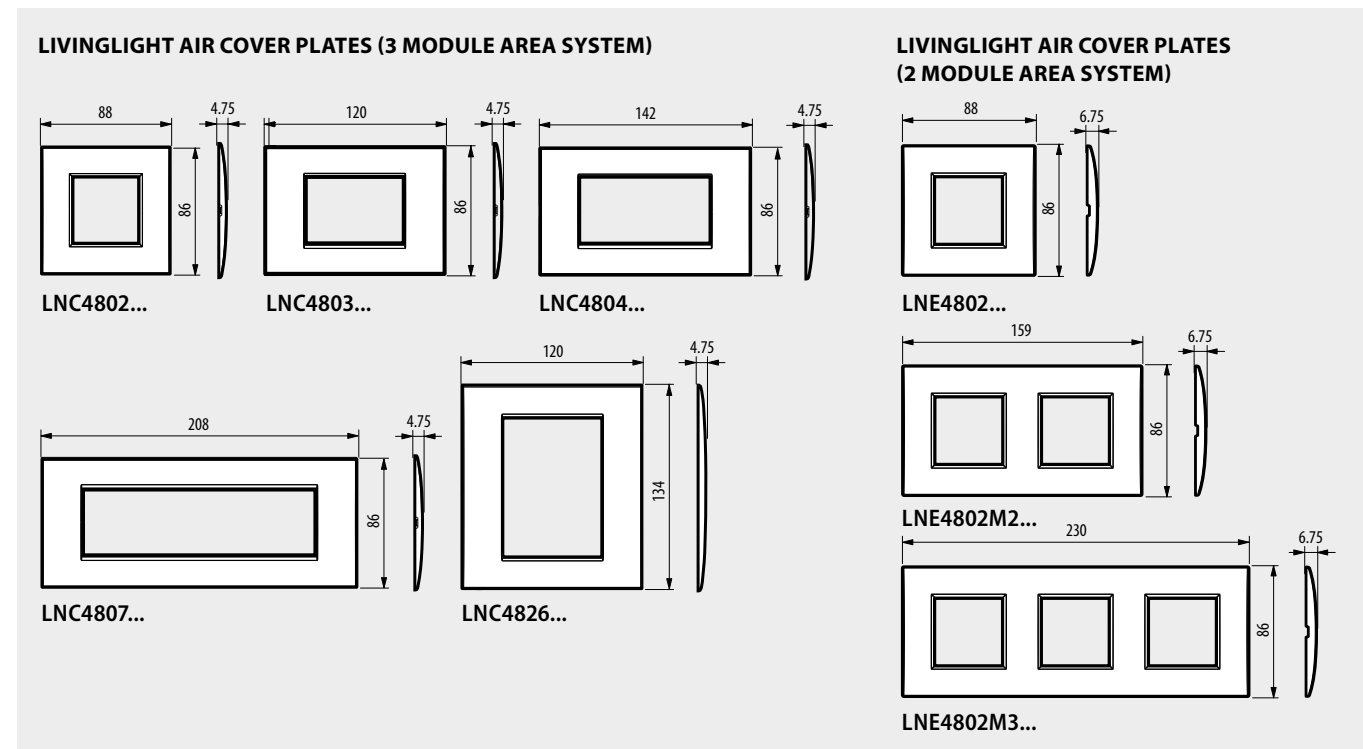

DIMENSIONAL DATA

LIVINGLIGHT square cover plates

SQUARE COVER PLATES

LNA4802...

LNA4803...

LNA4804...

LNA4807...

LNA4826...

CENTRE DISTANCE 57 mm - HORIZONTAL/VERTICAL

LNA4832M2...

LNA4832M3...

CENTRE DISTANCE 71 mm - HORIZONTAL/VERTICAL

LNA4802M2...

LNA4802M3...

LNA4802M4...

DIMENSIONAL DATA
LIVINGLIGHT AIR cover plates

Box and cover plates for rails

DIMENSIONAL DATA
Livinglight AIR supports

Livinglight / Living International supports