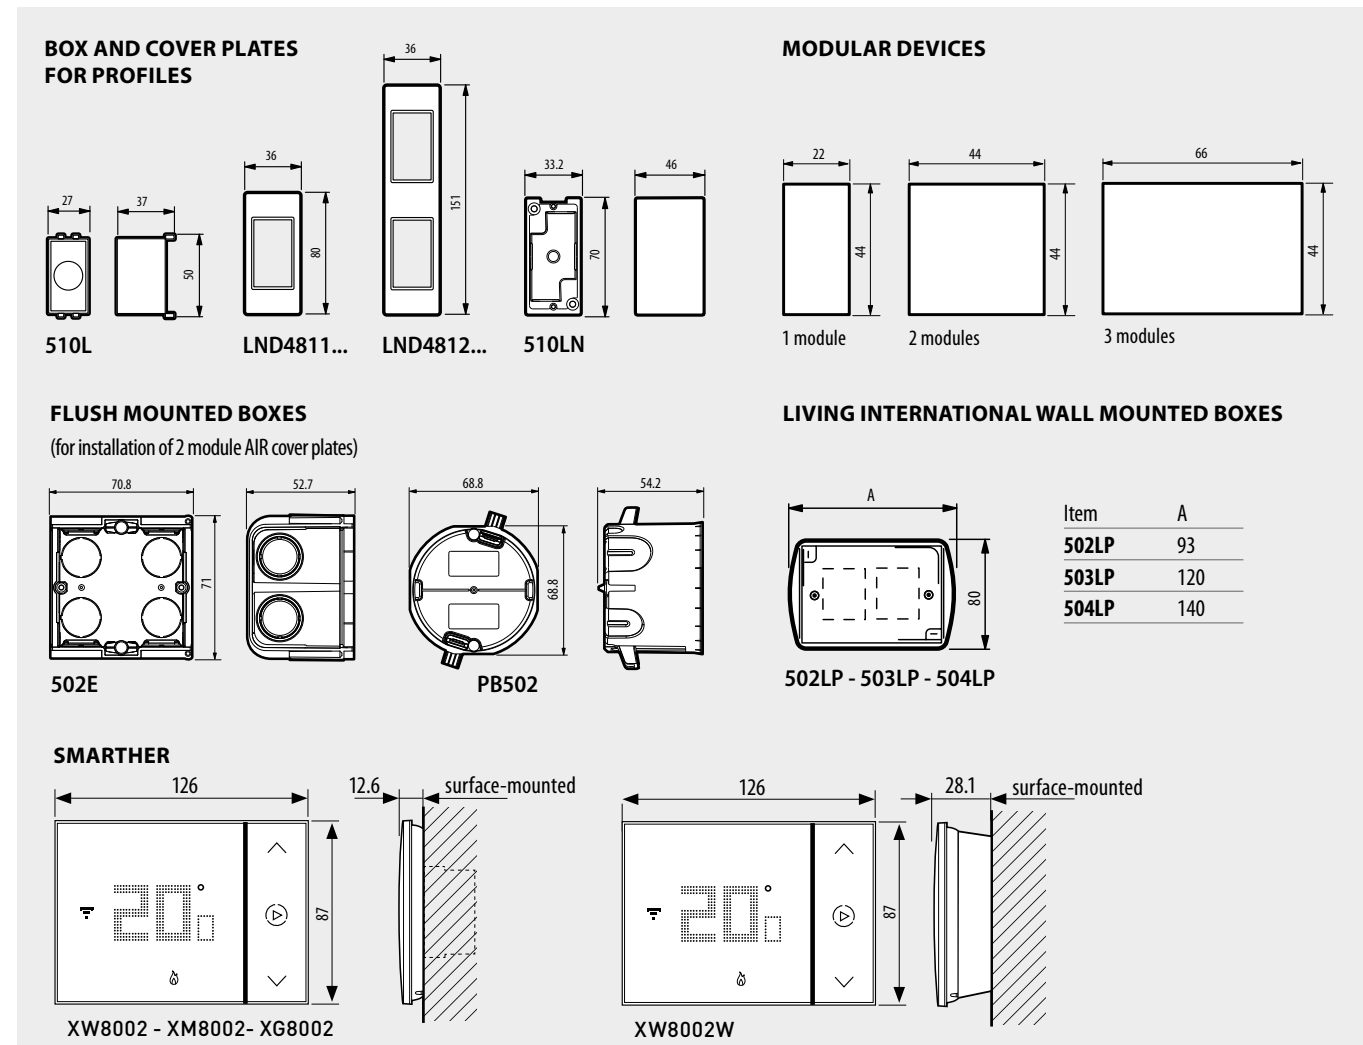

DIMENSIONAL DATA

LIVINGLIGHT square cover plates

SQUARE COVER PLATES

LNA4802...

LNA4803...

LNA4804...

LNA4807...

LNA4826...

CENTRE DISTANCE 57 mm - HORIZONTAL/VERTICAL

LNA4832M2...

LNA4832M3...

CENTRE DISTANCE 71 mm - HORIZONTAL/VERTICAL

LNA4802M2...

LNA4802M3...

LNA4802M4...

DIMENSIONAL DATA
LIVINGLIGHT AIR cover plates

Box and cover plates for rails

DIMENSIONAL DATA
Livinglight AIR supports

Livinglight / Living International supports