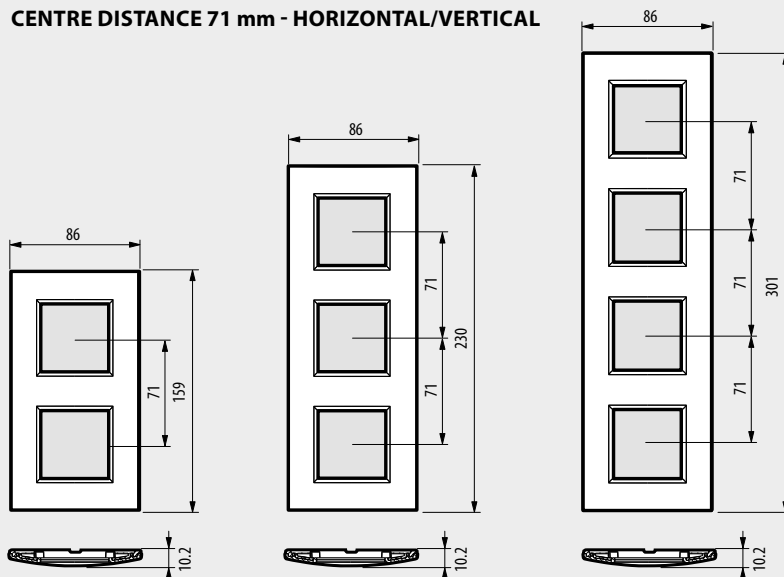

DIMENSIONAL DATA

LIVINGLIGHT square cover plates

SQUARE COVER PLATES

LNA4802...

LNA4803...

LNA4804...

LNA4807...

LNA4826...

CENTRE DISTANCE 57 mm - HORIZONTAL/VERTICAL

LNA4832M2...

LNA4832M3...

CENTRE DISTANCE 71 mm - HORIZONTAL/VERTICAL

LNA4802M2...

LNA4802M3...

LNA4802M4...

DIMENSIONAL DATA
LIVINGLIGHT AIR cover plates