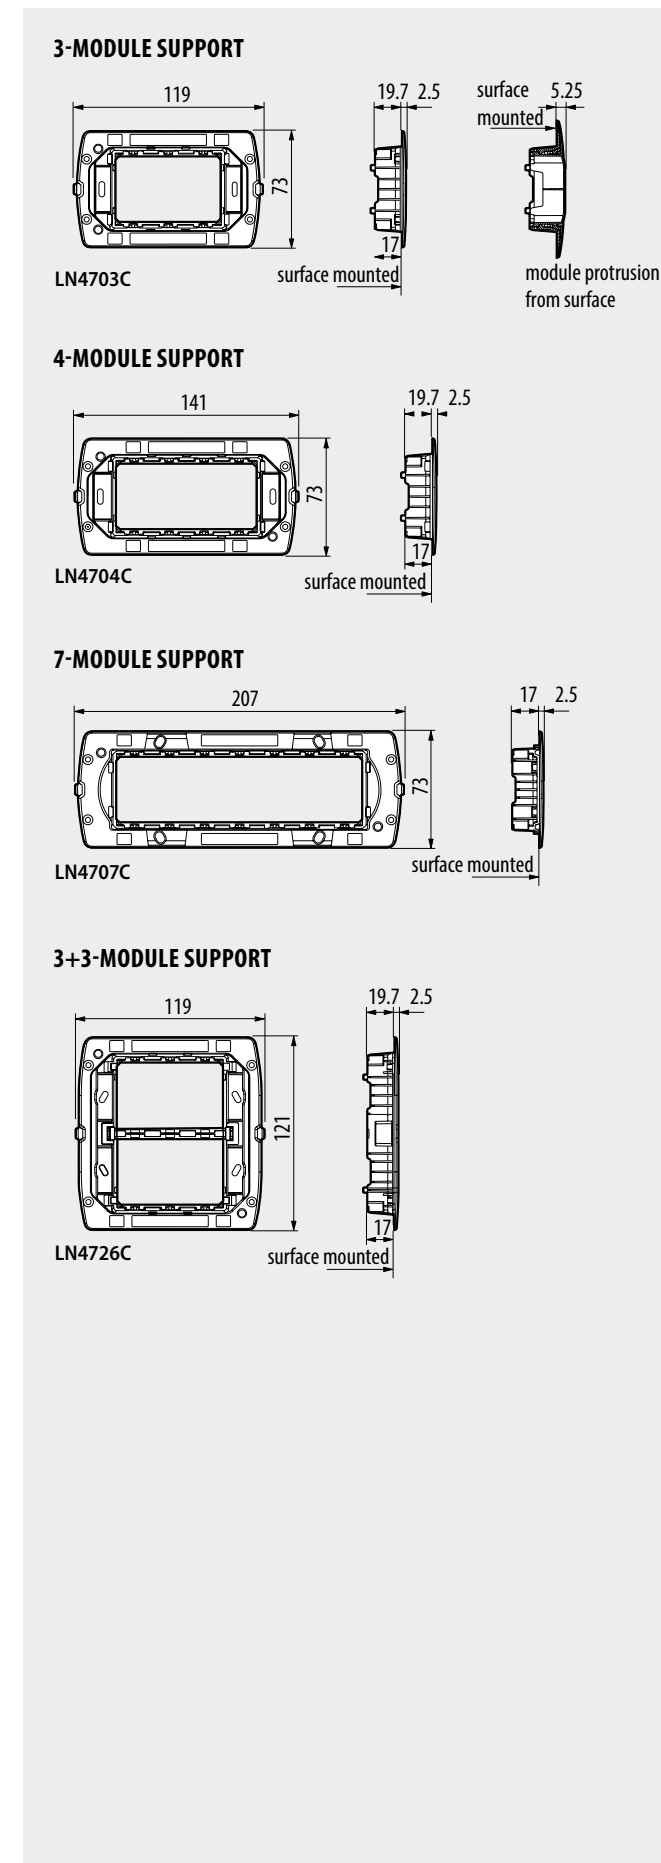

DIMENSIONAL DATA
Livinglight AIR supports