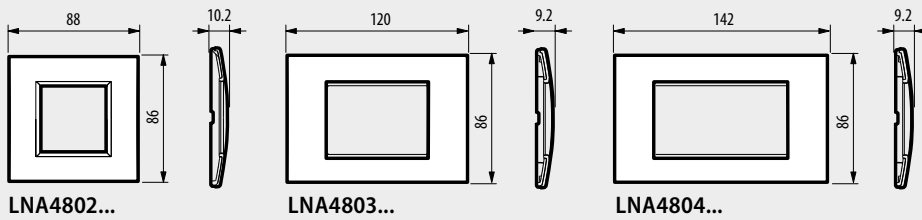

DIMENSIONAL DATA

LIVINGLIGHT square cover plates

SQUARE COVER PLATES

LNA4802...

LNA4803...

LNA4804...

LNA4807...

LNA4826...

CENTRE DISTANCE 57 mm - HORIZONTAL/VERTICAL

LNA4832M2...

LNA4832M3...

CENTRE DISTANCE 71 mm - HORIZONTAL/VERTICAL

LNA4802M2...

LNA4802M3...

LNA4802M4...

DIMENSIONAL DATA
LIVINGLIGHT AIR cover plates