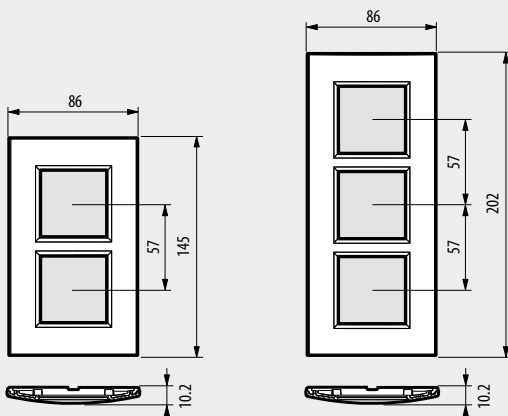

DIMENSIONAL DATA

LIVINGLIGHT square cover plates

SQUARE COVER PLATES

LNA4802...

LNA4803...

LNA4804...

LNA4807...

LNA4826...

CENTRE DISTANCE 57 mm - HORIZONTAL/VERTICAL

LNA4832M2...

LNA4832M3...

CENTRE DISTANCE 71 mm - HORIZONTAL/VERTICAL

LNA4802M2...

LNA4802M3...

LNA4802M4...

DIMENSIONAL DATA
LIVINGLIGHT AIR cover plates