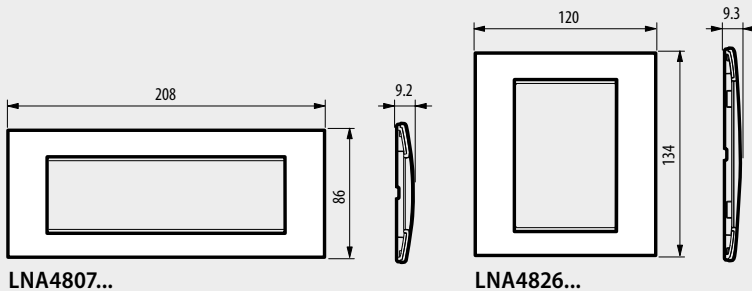

DIMENSIONAL DATA

LIVINGLIGHT square cover plates

SQUARE COVER PLATES

LNA4802...

LNA4803...

LNA4804...

LNA4807...

LNA4826...

CENTRE DISTANCE 57 mm - HORIZONTAL/VERTICAL

LNA4832M2...

LNA4832M3...

CENTRE DISTANCE 71 mm - HORIZONTAL/VERTICAL

LNA4802M2...

LNA4802M3...

LNA4802M4...

DIMENSIONAL DATA
LIVINGLIGHT AIR cover plates