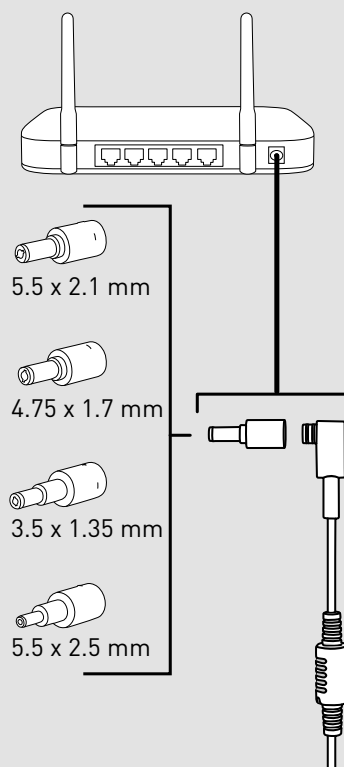

POWER CONNECTORS

NOTE: the autonomy values, expressed in minutes, are estimated and may vary based on the characteristics of the load, operating conditions and the environment.