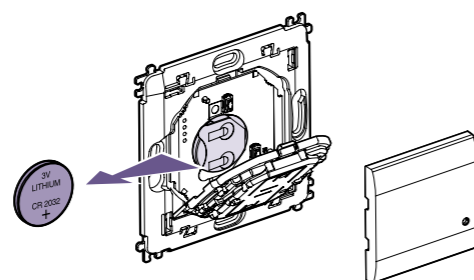

Wireless Controls: 2 solutions to control the system in full freedom.

WALL MOUNTED INSTALLATION

FLUSH MOUNTED INSTALLATION

IT CAN BE INSTALLED IN A FEW SECONDS

POWER SUPPLY WITH LONG-LIFE BATTERIES

The control is powered by a CR2032 battery, capable of guaranteeing operation for 8 years.

IT CAN BE INSTALLED IN A FEW SECONDS

POWER SUPPLY WITH LONG-LIFE BATTERIES

The control is powered by a CR2032 battery, capable of guaranteeing operation for 8 years. The replacement does not require any tools.