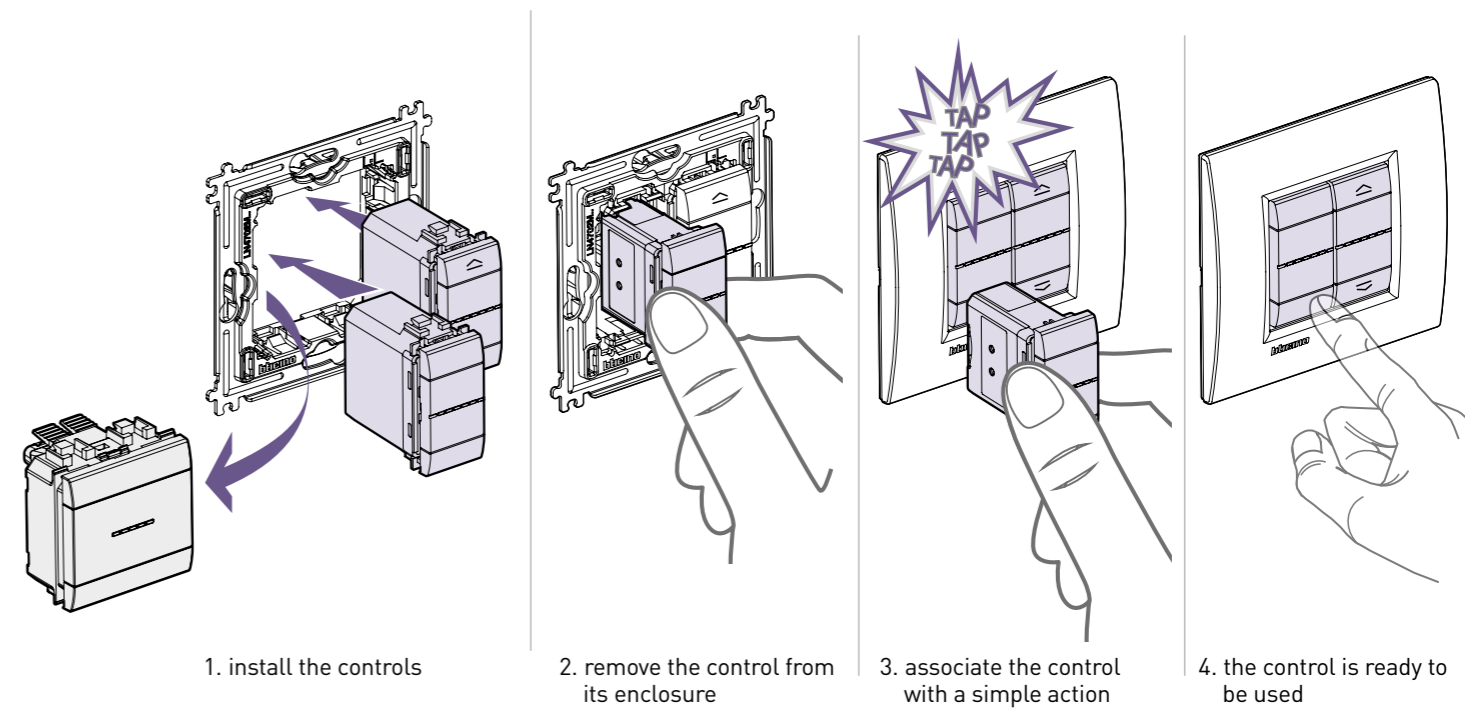

Wireless Controls: 2 solutions to control the system in full freedom.

WALL MOUNTED INSTALLATION

FLUSH MOUNTED INSTALLATION

IT CAN BE INSTALLED IN A FEW SECONDS

POWER SUPPLY WITH LONG-LIFE BATTERIES

The control is powered by a CR2032 battery, capable of guaranteeing operation for 8 years.

IT CAN BE INSTALLED IN A FEW SECONDS

POWER SUPPLY WITH LONG-LIFE BATTERIES

The control is powered by a CR2032 battery, capable of guaranteeing operation for 8 years. The replacement does not require any tools.