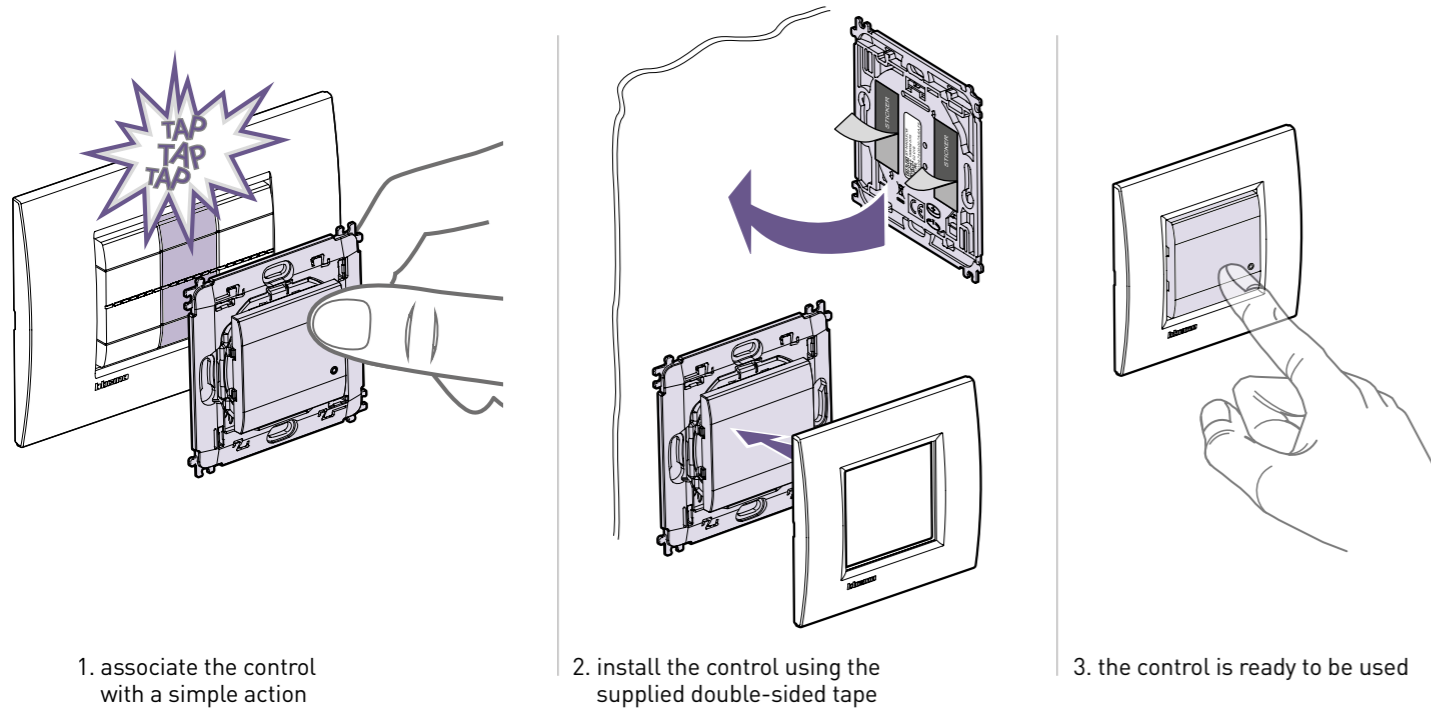

Wireless Controls: 2 solutions to control the system in full freedom.

WALL MOUNTED INSTALLATION

FLUSH MOUNTED INSTALLATION

IT CAN BE INSTALLED IN A FEW SECONDS

POWER SUPPLY WITH LONG-LIFE BATTERIES

The control is powered by a CR2032 battery, capable of guaranteeing operation for 8 years.

IT CAN BE INSTALLED IN A FEW SECONDS

POWER SUPPLY WITH LONG-LIFE BATTERIES

The control is powered by a CR2032 battery, capable of guaranteeing operation for 8 years. The replacement does not require any tools.