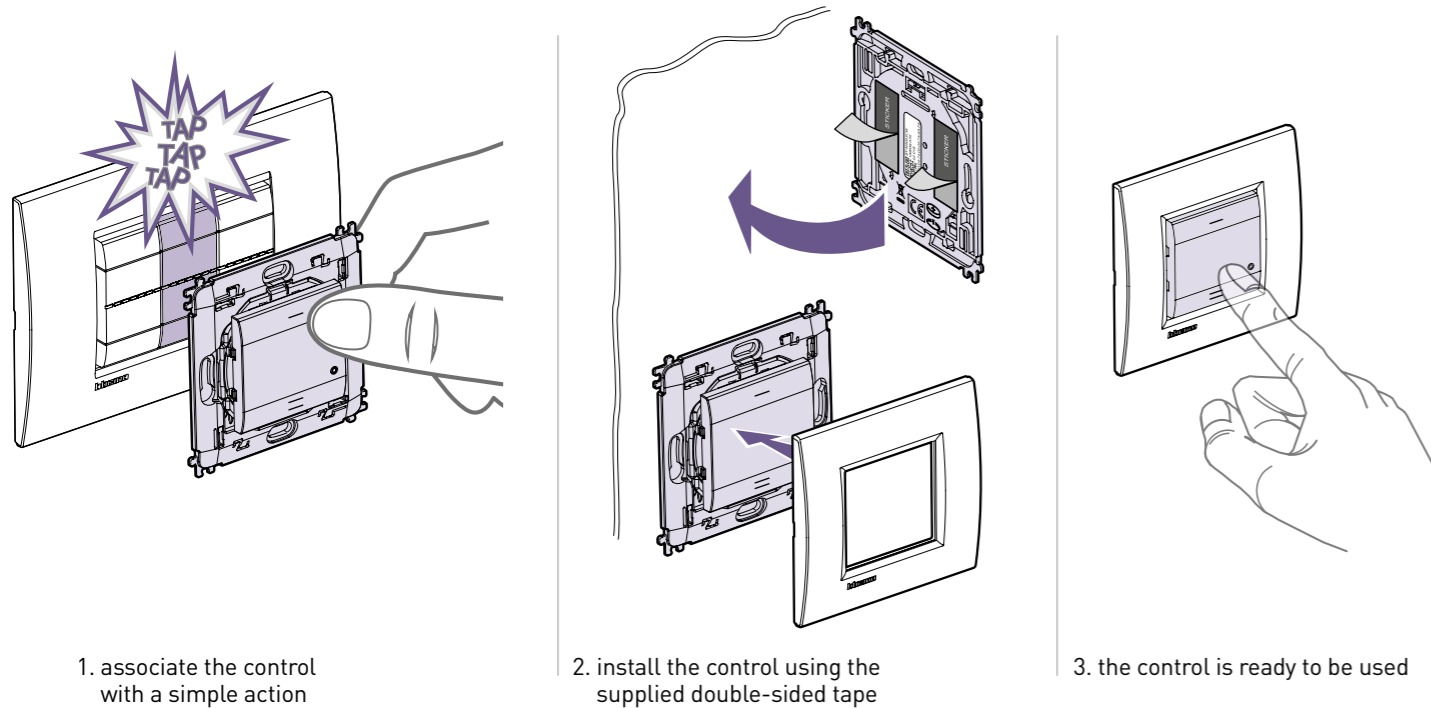

Wireless Controls: 2 solutions to control the system in full freedom.

WALL MOUNTED INSTALLATION

FLUSH MOUNTED INSTALLATION

IT CAN BE INSTALLED IN A FEW SECONDS

POWER SUPPLY WITH LONG-LIFE BATTERIES

The control is powered by a CR2032 battery, capable of guaranteeing operation for 8 years.

IT CAN BE INSTALLED IN A FEW SECONDS

POWER SUPPLY WITH LONG-LIFE BATTERIES

The control is powered by a CR2032 battery, capable of guaranteeing operation for 8 years. The replacement does not require any tools.