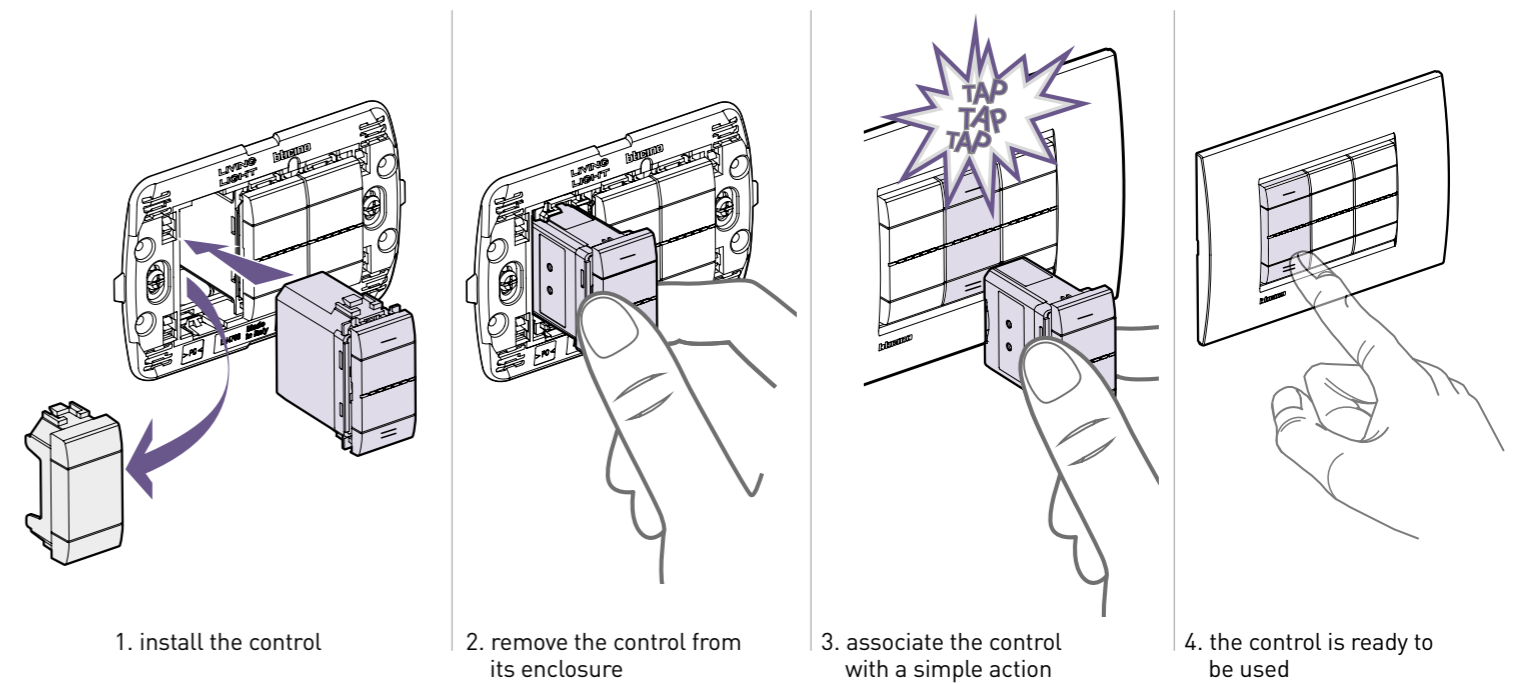

Wireless Controls: 2 solutions to control the system in full freedom.

WALL MOUNTED INSTALLATION

FLUSH MOUNTED INSTALLATION

IT CAN BE INSTALLED IN A FEW SECONDS

POWER SUPPLY WITH LONG-LIFE BATTERIES

The control is powered by a CR2032 battery, capable of guaranteeing operation for 8 years.

IT CAN BE INSTALLED IN A FEW SECONDS

POWER SUPPLY WITH LONG-LIFE BATTERIES

The control is powered by a CR2032 battery, capable of guaranteeing operation for 8 years. The replacement does not require any tools.