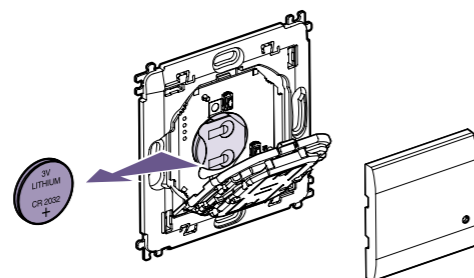

Wireless Controls: 2 solutions to control the system in full freedom.

WALL MOUNTED INSTALLATION

FLUSH MOUNTED INSTALLATION

IT CAN BE INSTALLED IN A FEW SECONDS

POWER SUPPLY WITH LONG-LIFE BATTERIES

The control is powered by a CR2032 battery, capable of guaranteeing operation for 8 years.

IT CAN BE INSTALLED IN A FEW SECONDS

POWER SUPPLY WITH LONG-LIFE BATTERIES

The control is powered by a CR2032 battery, capable of guaranteeing operation for 8 years. The replacement does not require any tools.